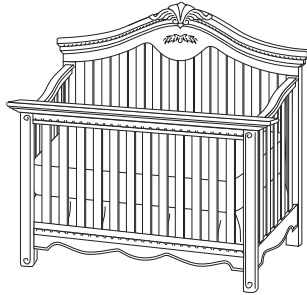

# SAVANNAH COLLECTION

FINISHES: LINEN

Linen finish comes with metal handles

ONYX

Onyx finish comes with crystal handles

**3100**  
Savannah Lifetime™ Crib  
31.75" w x 58.75" l x 53" h

**3101**  
Savannah OldeWorld™ Crib  
35" w x 56.5" l x 45.75" h