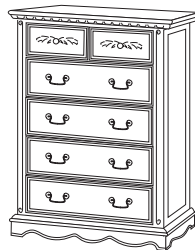

**3129** • TV Armoire  
42" w x 23" d x 75" h

**3111** • Storage Drawer for OldeWorld Crib

**3106** • Double Dresser (6 drawer)  
60" w x 20" d x 34" h

**3115** • Mirror  
40" w x 2.75" d x 40" h

**3170** • Conversion Kit for Lifetime Crib  
(includes 2 bed rails, 6 slats)

**3108** • Combo  
60" w x 20" d x 34" h

**3118** • Hutch  
(Shown here w/ combo)  
60.75" w x 13.25" d x 51.25" h

**3105** • 5 Drawer Chest  
38" w x 20" d x 50" h

**3114** • Bookcase  
34" w x 16" d x 72" h