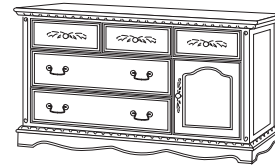

**3129** • TV Armoire  
42" w x 23" d x 75" h

**3111** • Storage Drawer for OldeWorld Crib

**3106** • Double Dresser (6 drawer)  
60" w x 20" d x 34" h

**3115** • Mirror  
40" w x 2.75" d x 40" h

**3170** • Conversion Kit for Lifetime Crib  
(includes 2 bed rails, 6 slats)

**3108** • Combo  
60" w x 20" d x 34" h

**3118** • Hutch  
(Shown here w/ combo)  
60.75" w x 13.25" d x 51.25" h

**3105** • 5 Drawer Chest  
38" w x 20" d x 50" h

**3114** • Bookcase  
34" w x 16" d x 72" h