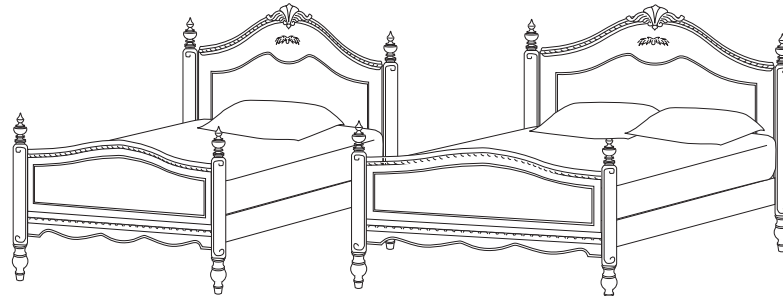

## Style, function and value... for years to come

The innovative 4 in 1 design of the Lifetime™ Crib is sturdy and converts easily to a Toddler Bed, Daybed and Full-size Bed. Designed with your baby's safety in mind, our Lifetime™ Crib meets all safety guidelines and is JPMA certified. Its timeless design will follow your child from the nursery to college and beyond.

# Savannah

*a classic collection for all ages*

**above** (onyx finish)

- Savannah Lifetime™ Crib converted to full-size bed (bed rails sold separately)
- Combo Hutch: 60.75" w x 13.25" d x 51.25" h
- Double Dresser (6 drawer): 60" w x 20" d x 34" h
- Nightstand: 24" w x 17" d x 26" h

**below** (linen finish)

- Savannah Panel Full Bed: 57" w x 81.25" l x 46.5" h
- Armoire: 42" w x 23" d x 75" h
- Double Dresser (6 drawer): 60" w x 20" d x 34" h
- Mirror: 40" w x 2.75" d x 40" h
- Nightstand: 24" w x 17" d x 26" h

**3175** • Guardrail for Lifetime Crib

**3107** • Computer desk  
60" w x 24" d x 30" h

**3117** • Side Chair  
19.75" w x 20.5" d x 36.25" h

**3110** • Panel Twin Bed  
(comes w/ side rails and slats)  
42" w x 82.25" l x 47.5" h