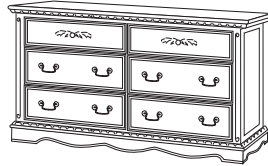

**3129** • TV Armoire  
42" w x 23" d x 75" h

**3111** • Storage Drawer for OldeWorld Crib

**3106** • Double Dresser (6 drawer)  
60" w x 20" d x 34" h

**3115** • Mirror  
40" w x 2.75" d x 40" h

**3170** • Conversion Kit for Lifetime Crib  
(includes 2 bed rails, 6 slats)

**3108** • Combo  
60" w x 20" d x 34" h

**3118** • Hutch  
(Shown here w/ combo)  
60.75" w x 13.25" d x 51.25" h

**3105** • 5 Drawer Chest  
38" w x 20" d x 50" h

**3114** • Bookcase  
34" w x 16" d x 72" h