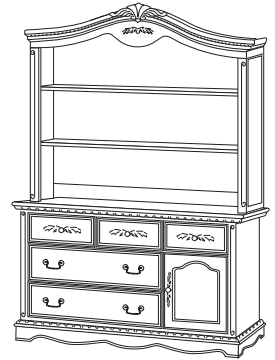

**3129** • TV Armoire  
42" w x 23" d x 75" h

**3111** • Storage Drawer for OldeWorld Crib

**3106** • Double Dresser (6 drawer)  
60" w x 20" d x 34" h

**3115** • Mirror  
40" w x 2.75" d x 40" h

**3170** • Conversion Kit for Lifetime Crib  
(includes 2 bed rails, 6 slats)

**3108** • Combo  
60" w x 20" d x 34" h

**3118** • Hutch  
(Shown here w/ combo)  
60.75" w x 13.25" d x 51.25" h

**3105** • 5 Drawer Chest  
38" w x 20" d x 50" h

**3114** • Bookcase  
34" w x 16" d x 72" h