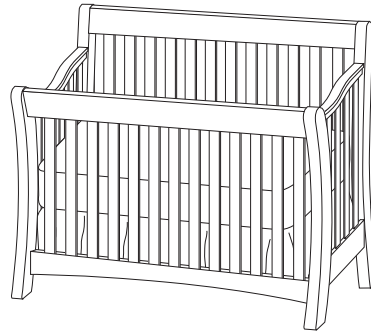

Style, function and value... for years to come

The innovative 4 in 1 design of the Lifetime™ Crib is sturdy and converts easily to a Toddler Bed, Daybed and Full-size Bed. Designed with your baby's safety in mind, our Lifetime™ Crib meets all safety guidelines and is JPMA certified. Its timeless design will follow your child from the nursery to college and beyond.

Muniré
FURNITURE

Urban

COLLECTION

JPMA
Certified

8100 • Urban Lifetime™ Crib
55" w x 34" d x 48" h

8175 • Guard Rail for Toddler Bed
55" w x 0.75" d x 26.5" h

8170 • Conversion Kit for Lifetime Crib (includes 2 bed rails, 6 slats and hardware)
75" w x 1" d x 5" h