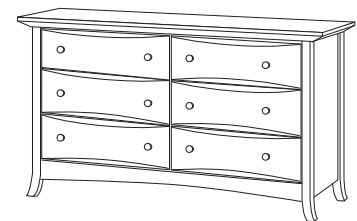

8129 • Armoire
40" w x 20" d x 68" h

8114 • Bookcase
34" w x 16" d x 68" h

8118 • Hutch for Combo and 6 Drawer Dresser
56" w x 14" d x 40" h

8105 • 5 Drawer Dresser
40" w x 20" d x 50" h

8108 • Combo
56" w x 20" d x 34" h

8102 • Nightstand
26" w x 18" d x 24" h

8106 • Double Dresser (6 drawer)
56" w x 20" d x 34" h

Muniré
FURNITURE

www.munirefurniture.com
info@munirefurniture.com