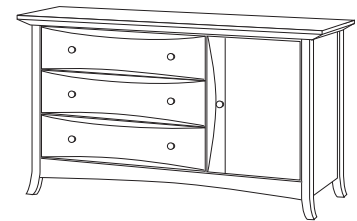

8129 • Armoire
40" w x 20" d x 68" h

8114 • Bookcase
34" w x 16" d x 68" h

8118 • Hutch for Combo and 6 Drawer Dresser
56" w x 14" d x 40" h

8105 • 5 Drawer Dresser
40" w x 20" d x 50" h

8108 • Combo
56" w x 20" d x 34" h

8102 • Nightstand
26" w x 18" d x 24" h

8106 • Double Dresser (6 drawer)
56" w x 20" d x 34" h

Muniré
FURNITURE

www.munirefurniture.com
info@munirefurniture.com