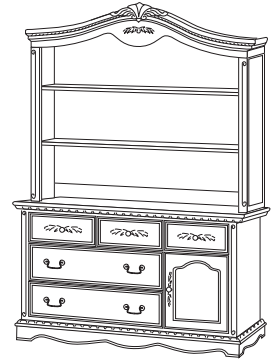

Savannah OldeWorld™ Crib

(shown in linen finish)

- Beautifully detailed head and footboard allowing for flexible room placement
- Two stationary sides allow for increased stability and space-saving room arrangement.
- Converts to toddler and day bed
- Available with optional stow-away storage drawer
- 35" w x 56.5" l x 45.75" h

3101

Savannah OldeWorld™ Crib
35" w x 56.5" l x 45.75" h

3111 • Storage Drawer
for OldeWorld™ Crib

3129 • TV Armoire
42" w x 23" d x 75" h

3106 • 6 Drawer Dresser
60" w x 20" d x 33.5" h

3170 • Conversion Kit for Lifetime™ Crib
(includes 2 bed rails, 6 slats)

3115 • Mirror
40" w x 2.75" d x 40" h

3108 • Combo
60" w x 20" d x 33.5" h

3118 • Hutch for Combo
and 6 Drawer Dresser
60.75" w x 13.25" d x 48.25" h

3105 • 5 Drawer Chest
37.75" w x 20" d x 50" h

3175 • Guardrail for
Lifetime™ Crib