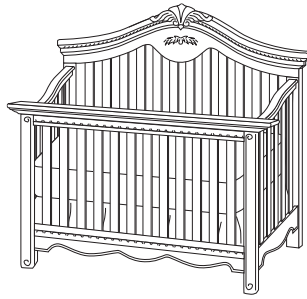

Savannah

COLLECTION

above (*linen finish*)

- Savannah Lifetime™ Crib
31.75" w x 58.75" l x 53" h
- Armoire: 42" w x 23" d x 75" h
- Combo: 60" w x 20" d x 33.5" h

OldeWorld™ Crib

*A new alternative to an
old classic*

Savannah OldeWorld™ Crib

(shown in linen finish)

- Beautifully detailed head and footboard allowing for flexible room placement
- Two stationary sides allow for increased stability and space-saving room arrangement.
- Converts to toddler and day bed
- Available with optional stow-away storage drawer
- 35" w x 56.5" l x 45.75" h

Muniré
FURNITURE

Savannah

COLLECTION

LINEN

CHERRY

FINISHES:

3100

Savannah Lifetime™ Crib
31.75" w x 58.75" l x 53" h

3101

Savannah OldeWorld™ Crib
35" w x 56.5" l x 45.75" h

3111 • Storage Drawer
for OldeWorld™ Crib

3129 • TV Armoire
42" w x 23" d x 75" h

3106 • 6 Drawer Dresser
60" w x 20" d x 33.5" h

3170 • Conversion Kit for Lifetime™ Crib
(includes 2 bed rails, 6 slats)