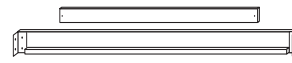

3101

Savannah OldeWorld™ Crib
35" w x 56.5" l x 45.75" h

3111 • Storage Drawer
for OldeWorld™ Crib

3129 • TV Armoire
42" w x 23" d x 75" h

3106 • 6 Drawer Dresser
60" w x 20" d x 33.5" h

3170 • Conversion Kit for Lifetime™ Crib
(includes 2 bed rails, 6 slats)

3115 • Mirror
40" w x 2.75" d x 40" h

3108 • Combo
60" w x 20" d x 33.5" h

3118 • Hutch for Combo
and 6 Drawer Dresser
60.75" w x 13.25" d x 48.25" h

3105 • 5 Drawer Chest
37.75" w x 20" d x 50" h

3175 • Guardrail for
Lifetime™ Crib