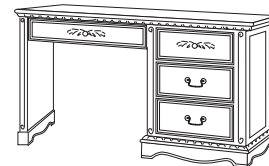

3117 • Side Chair
19.75" w x 20.5" d x 36.25" h