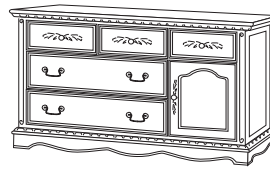

Savannah OldeWorld™ Crib

(shown in linen finish)

- Beautifully detailed head and footboard allowing for flexible room placement
- Two stationary sides allow for increased stability and space-saving room arrangement.
- Converts to toddler and day bed
- Available with optional stow-away storage drawer
- 35" w x 56.5" l x 45.75" h

3101

Savannah OldeWorld™ Crib
35" w x 56.5" l x 45.75" h

3111 • Storage Drawer
for OldeWorld™ Crib

3129 • TV Armoire
42" w x 23" d x 75" h

3106 • 6 Drawer Dresser
60" w x 20" d x 33.5" h

3170 • Conversion Kit for Lifetime™ Crib
(includes 2 bed rails, 6 slats)

3115 • Mirror
40" w x 2.75" d x 40" h

3108 • Combo
60" w x 20" d x 33.5" h

3118 • Hutch for Combo
and 6 Drawer Dresser
60.75" w x 13.25" d x 48.25" h

3105 • 5 Drawer Chest
37.75" w x 20" d x 50" h

3175 • Guardrail for
Lifetime™ Crib