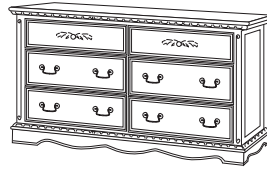

Savannah OldeWorld™ Crib

(shown in linen finish)

- Beautifully detailed head and footboard allowing for flexible room placement
- Two stationary sides allow for increased stability and space-saving room arrangement.
- Converts to toddler and day bed
- Available with optional stow-away storage drawer
- 35" w x 56.5" l x 45.75" h

3101

Savannah OldeWorld™ Crib
35" w x 56.5" l x 45.75" h

3111 • Storage Drawer
for OldeWorld™ Crib

3129 • TV Armoire
42" w x 23" d x 75" h

3106 • 6 Drawer Dresser
60" w x 20" d x 33.5" h

3170 • Conversion Kit for Lifetime™ Crib
(includes 2 bed rails, 6 slats)

3115 • Mirror
40" w x 2.75" d x 40" h

3108 • Combo
60" w x 20" d x 33.5" h

3118 • Hutch for Combo
and 6 Drawer Dresser
60.75" w x 13.25" d x 48.25" h

3105 • 5 Drawer Chest
37.75" w x 20" d x 50" h

3175 • Guardrail for
Lifetime™ Crib