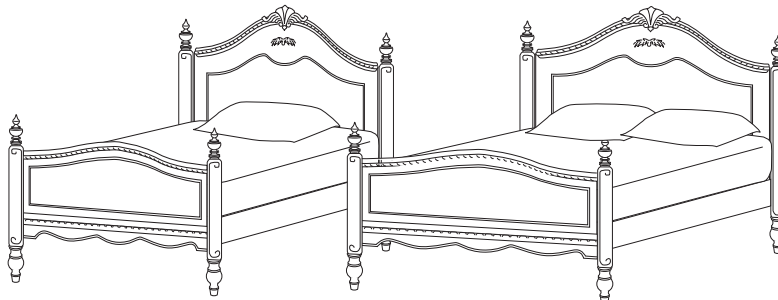

Savannah

COLLECTION

above (*linen finish*)

- Savannah Lifetime™ Crib
31.75" w x 58.75" l x 53" h
- Armoire: 42" w x 23" d x 75" h
- Combo: 60" w x 20" d x 33.5" h

OldeWorld™ Crib

*A new alternative to an
old classic*

Savannah OldeWorld™ Crib

(shown in linen finish)

- Beautifully detailed head and footboard allowing for flexible room placement
- Two stationary sides allow for increased stability and space-saving room arrangement.
- Converts to toddler and day bed
- Available with optional stow-away storage drawer
- 35" w x 56.5" l x 45.75" h

3114 • Bookcase
34" w x 16" d x 72" h

3107 • Computer desk
60" w x 24" d x 29.75" h

3117 • Side Chair
19.75" w x 20.5" d x 36.25" h

3110 • Twin Bed
(comes w/ side rails and slats)
42" w x 82.25" l x 47.5" h